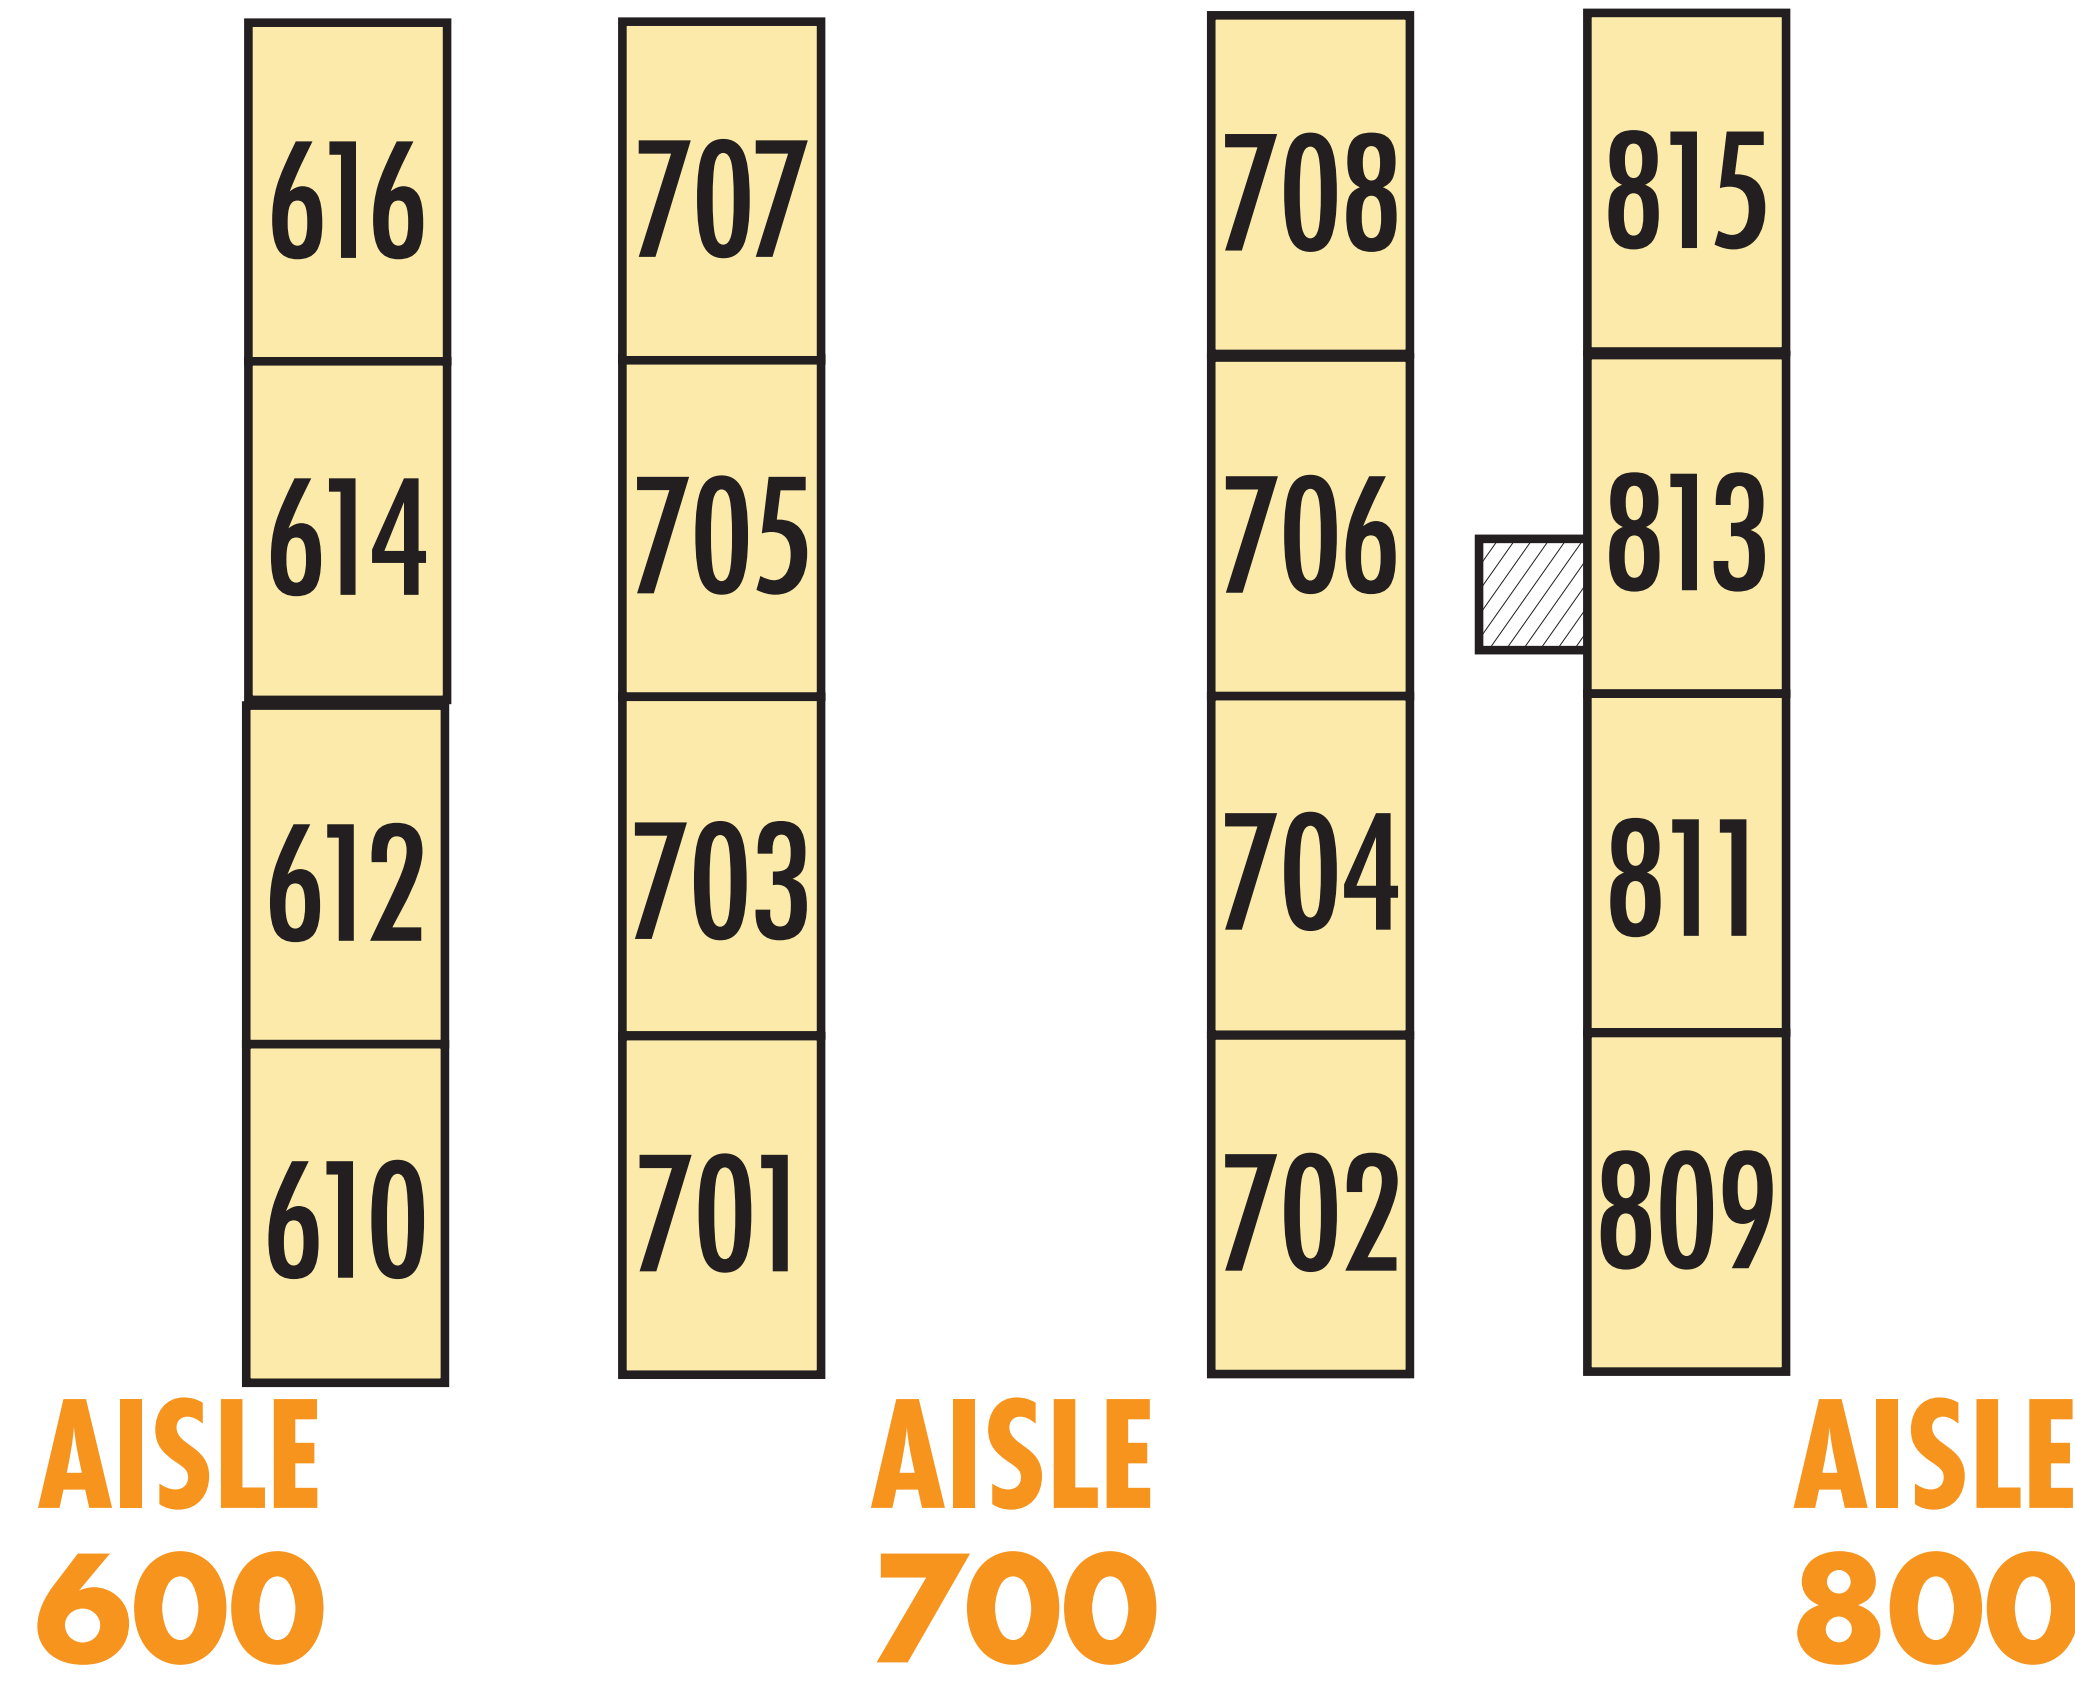

CAFETERIA | 5TH FLOOR

INTERACTIVE MURAL ART

ARTIST ALLEY

AISLE 600

AISLE 700

AISLE 800

TOKYO BRONX

CAFÉ